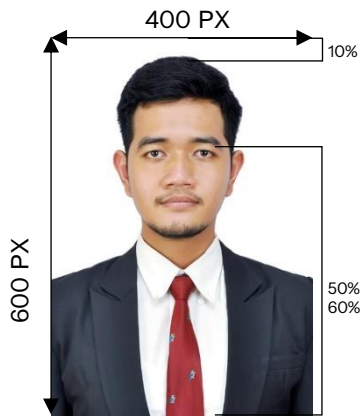

Photos format:

1. File format using \*.JPEG/ .JPG/ .PNG in color.
2. Min. 400x600px.
3. Max. size 2Mb
4. Proper composition.

The top of the head, including the hair, to the bottom of the chin must be between 50% and 60% of the image's total height. The eye height (measured from the bottom of the image to the level of the eyes) should be between 50% and 60% of the image's height.

The layout and position of the photo must be proper (Too close and too far are not recommended).

Unrecommended photo:

1. Blurry photo.
2. Others than face photo.
3. Expression face photo.