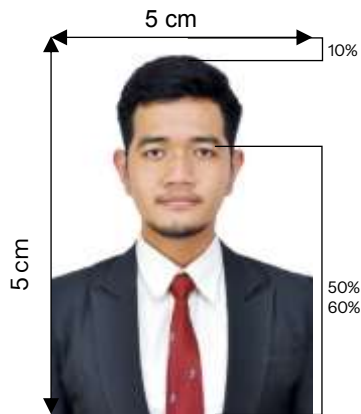

Photos format:

1. File format using *.JPEG/ .JPG/ .PNG in colour.
2. Photo size 2x2 inches (5x5 cm) or 600x600 to 1200x12000 pixels in digital version
3. Not older than 6 months
4. White background
5. Max. size 2Mb
6. Proper composition.
7. Eye glasses are not allowed to be worn for US Visa photos
8. Faces take up 70% of the photo

The top of the head, including the hair, to the bottom of the chin must be between 50% and 60% of the image's total height. The eye height (measured from the bottom of the image to the level of the eyes) should be between 50% and 60% of the image's height.

The layout and position of the photo must be proper (Too close and too far are not recommended).

Unrecommended photo:

1. Blurry photo.
2. Others than face photo.
3. Expression face photo.