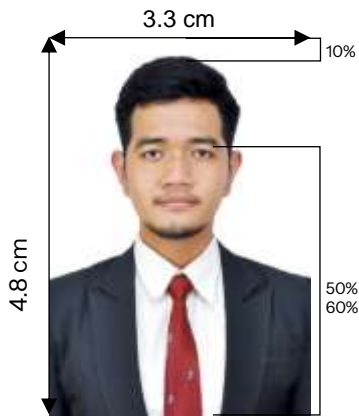

Photos format:

1. File format using *.JPEG/ .JPG/ .PNG in colour.
2. Photo size 3.3X 4.8cm
3. Not older than 6 months
4. White background
5. Max. size 2Mb
6. Proper composition.
7. Clear frontal view of the face
8. Hat is not allowed to be worn

The top of the head, including the hair, to the bottom of the chin must be between 50% and 60% of the image's total height. The eye height (measured from the bottom of the image to the level of the eyes) should be between 50% and 60% of the image's height.

The layout and position of the photo must be proper (Too close and too far are not recommended).

Unrecommended photo:

1. Blurry photo.
2. Others than face photo.
3. Expression face photo.