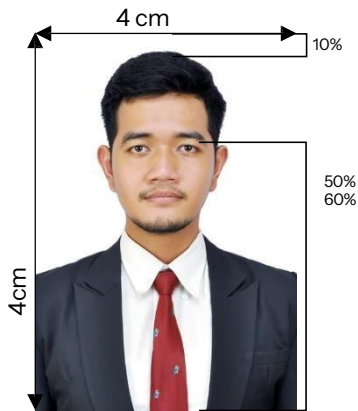

Photos format:

1. File format using \*.JPEG/ .JPG/ .PNG in color.
2. Min. 4 x 4cm.
3. Max. size 2Mb
4. Proper composition.

The top of the head, including the hair, to the bottom of the chin must be between 50% and 60% of the image's total height. The eye height (measured from the bottom of the image to the level of the eyes) should be between 50% and 60% of the image's height.

The layout and position of the photo must be proper (Too close and too far are not recommended).

Unrecommended photo:

1. Blurry photo.
2. Others than face photo.
3. Expression face photo.

Provided by [SPUN](#)