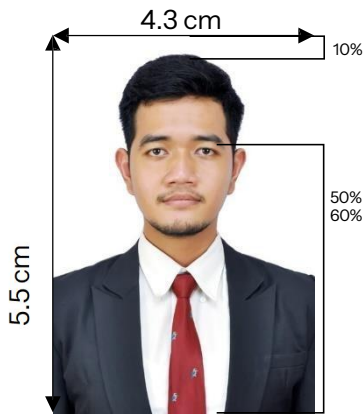

Photos format:

1. File format using \*.JPEG/ .JPG/ .PNG in color.
2. Min. 4.3 x 5.5 cm.
3. Max. size 2Mb
4. Proper composition.

The top of the head, including the hair, to the bottom of the chin must be between 50% and 60% of the image's total height. The eye height (measured from the bottom of the image to the level of the eyes) should be between 50% and 60% of the image's height.

The layout and position of the photo must be proper (Too close and too far are not recommended).

Unrecommended photo:

1. Blurry photo.
2. Others than face photo.
3. Expression face photo.