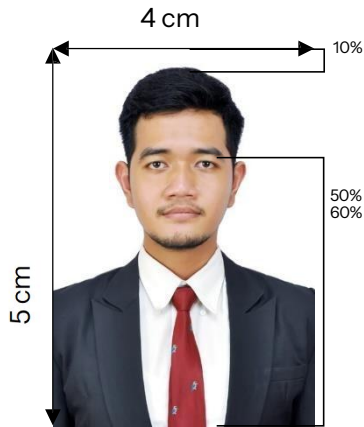

Photos format:

1. File format using *.JPEG/ .JPG/ .PNG in color.
2. Photo size 4 x 5 cm
3. Max. File size 2 Mb
4. Proper composition

The top of the head, including the hair, to the bottom of the chin must be between 50% and 60% of the image's total height. The eye height (measured from the bottom of the image to the level of the eyes) should be between 50% and 60% of the image's height.

The layout and position of the photo must be proper (Too close and too far are not recommended).

Unrecommended photo:

1. Blurry photo.
2. Others than face photo.
3. Expression face photo.

Provided by [SPUN](#)