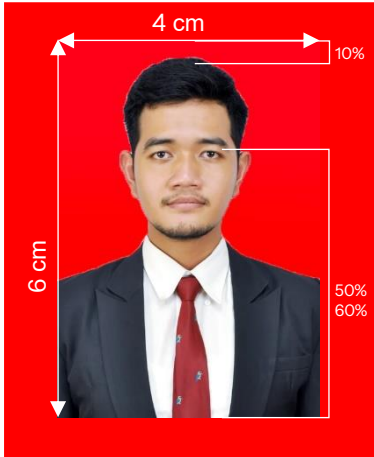

Photos format:

1. File format using *.JPEG/ .JPG/ .PNG in color.
2. Photo size 4 x 6 cm
3. Max. size 2Mb
4. Proper composition.

The top of the head, including the hair, to the bottom of the chin must be between 50% and 60% of the image's total height. The eye height (measured from the bottom of the image to the level of the eyes) should be between 50% and 60% of the image's height.

The layout and position of the photo must be proper (Too close and too far are not recommended).

Unrecommended photo:

1. Blurry photo.
2. Others than face photo.
3. Expression face photo.

Provided by [SPUN](#)