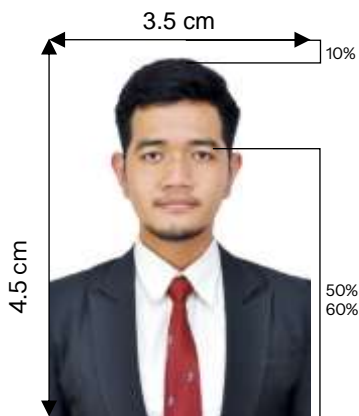

Photos format:

1. File format using *.JPEG/ .JPG/ .PNG in colour.
2. Min. 3.5 x 4.5 cm.
3. Not older than 6 months
4. White background
5. Max. size 2Mb
6. Proper composition.

The top of the head, including the hair, to the bottom of the chin must be between 50% and 60% of the image's total height. The eye height (measured from the bottom of the image to the level of the eyes) should be between 50% and 60% of the image's height.

The layout and position of the photo must be proper (Too close and too far are not recommended).

Unrecommended photo:

1. Blurry photo.
2. Others than face photo.
3. Expression face photo.